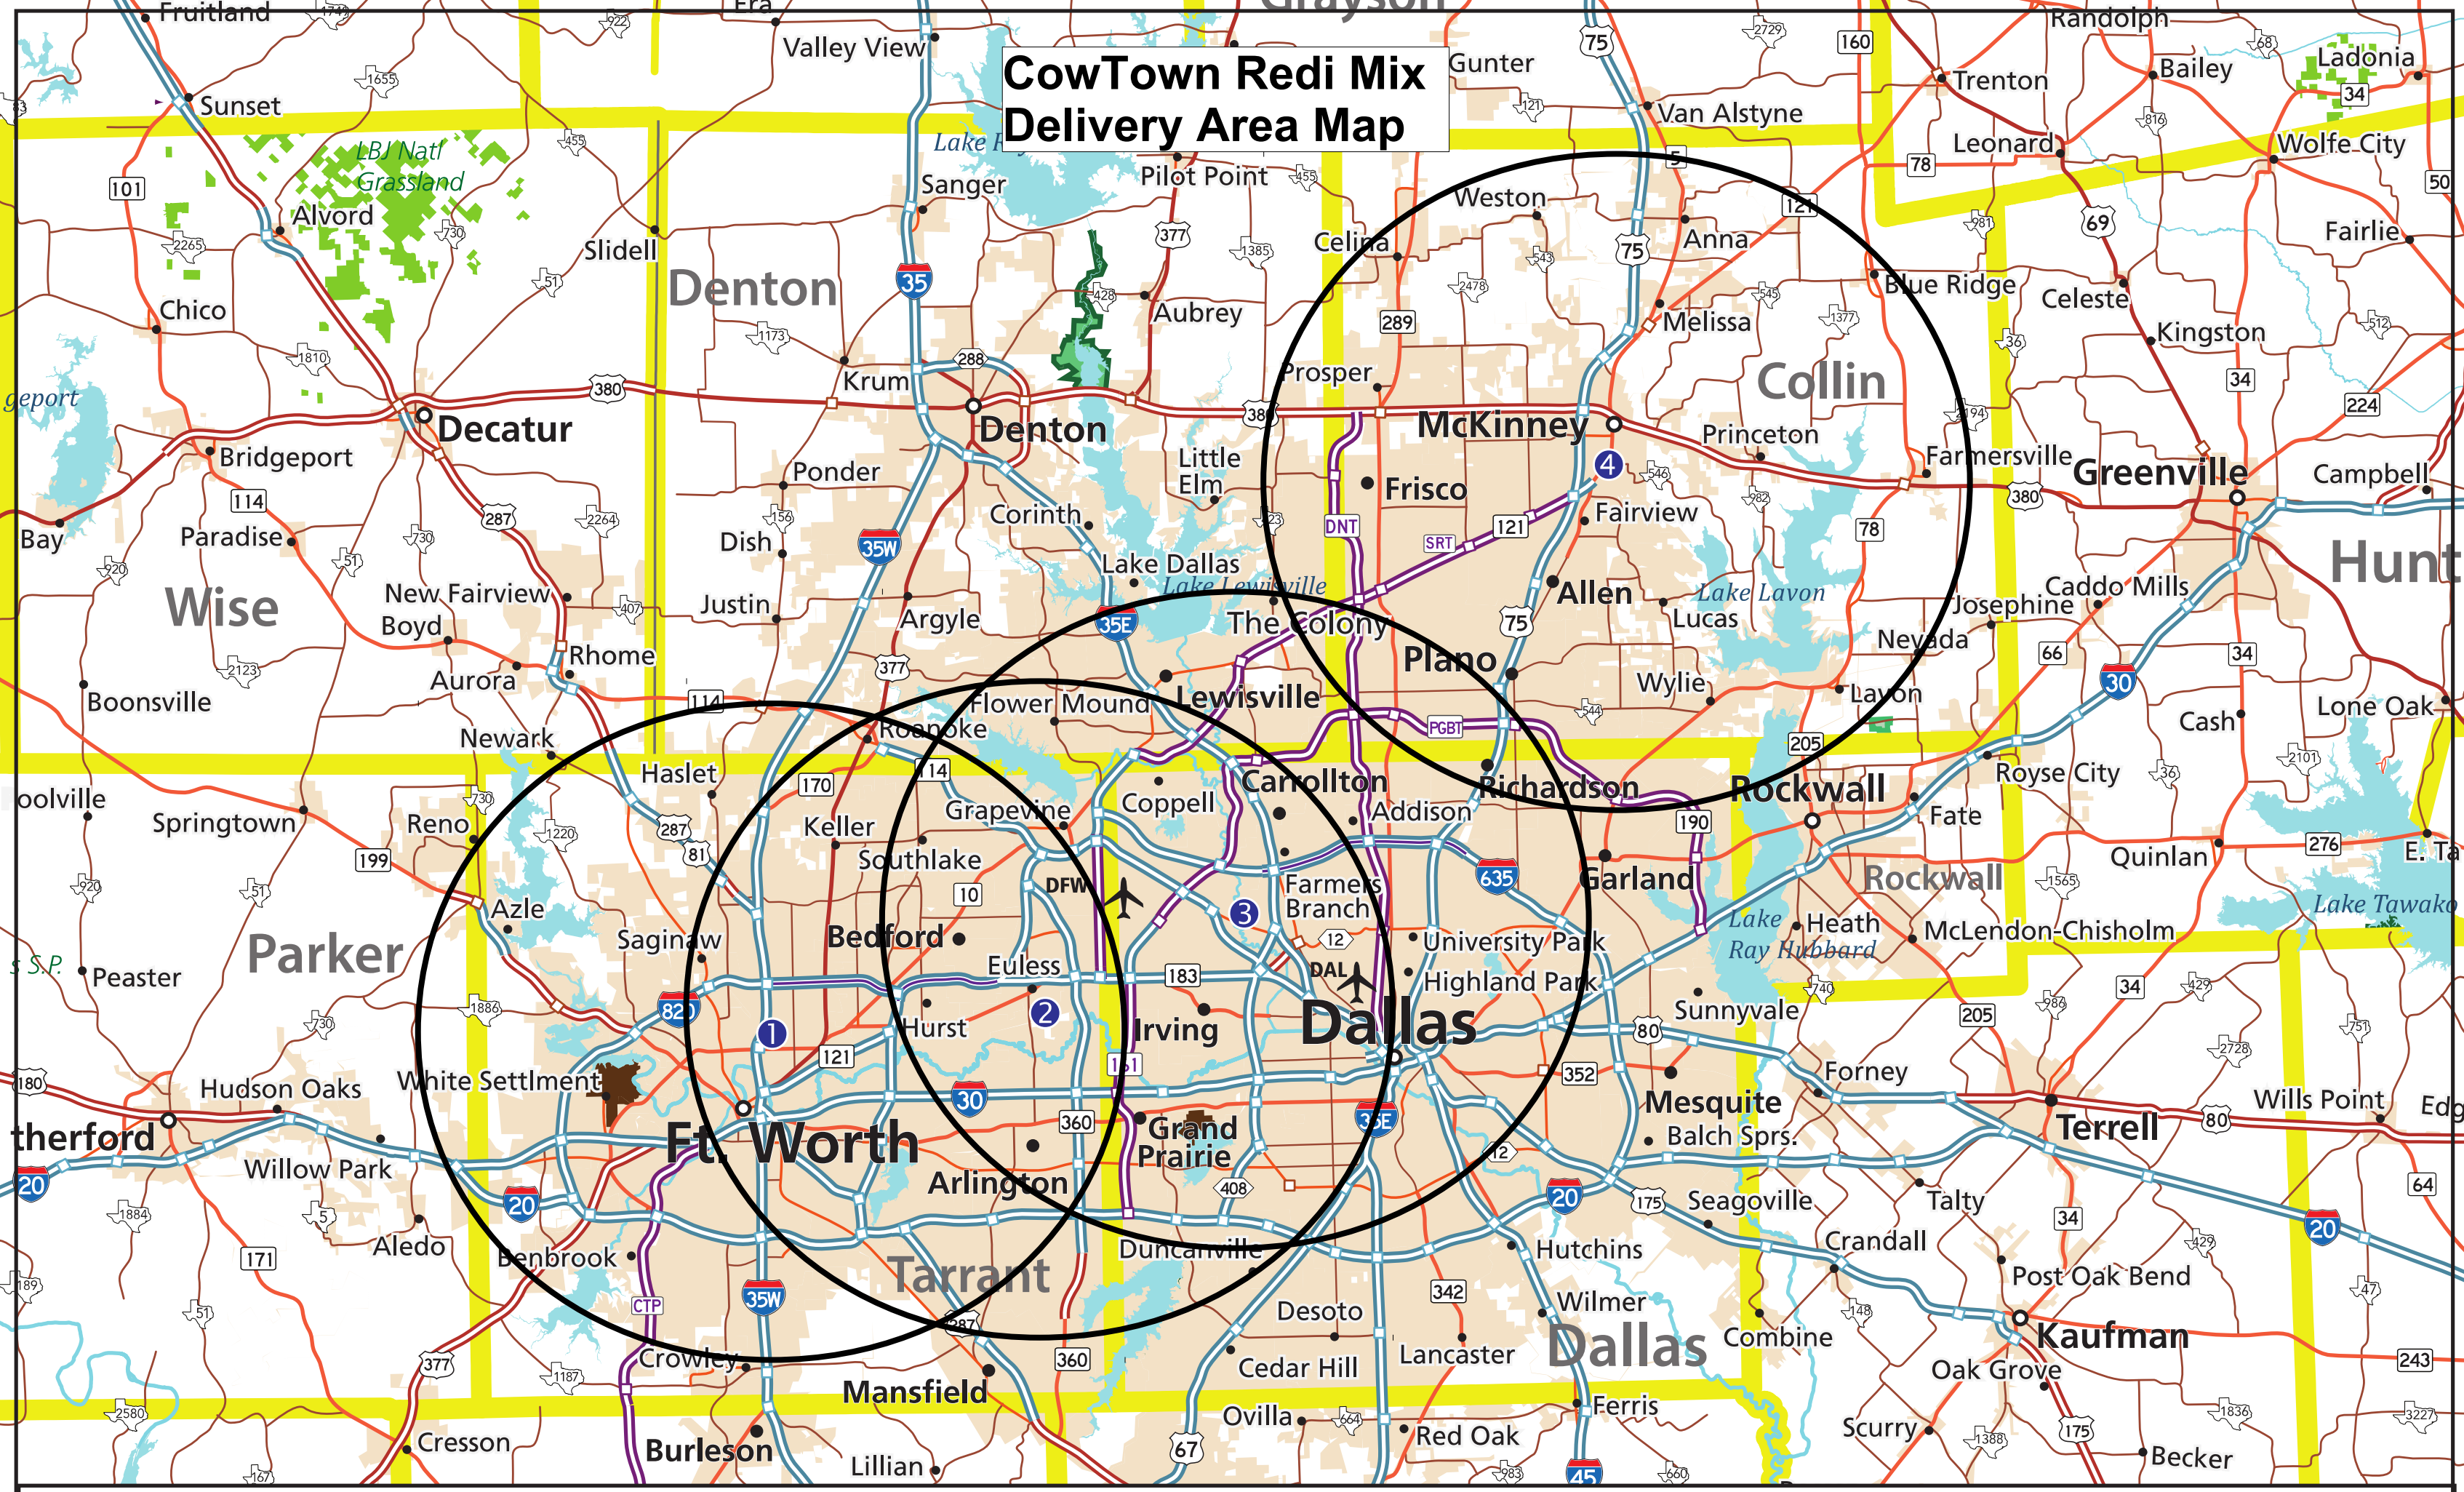

CowTown Redi Mix Delivery Area Map

Plant # 1
① 3401 Bethlehem
Fort Worth, TX

Plant # 2
② 12884 Calloway Cemetary Rd
Arlington, TX

Plant # 3
③ 10808 Luna Rd
Dallas, TX

Plant # 4
④ 2015 South McDonald
McKinney, TX

Dispatch 817.759.2599 Office 817.759.1919